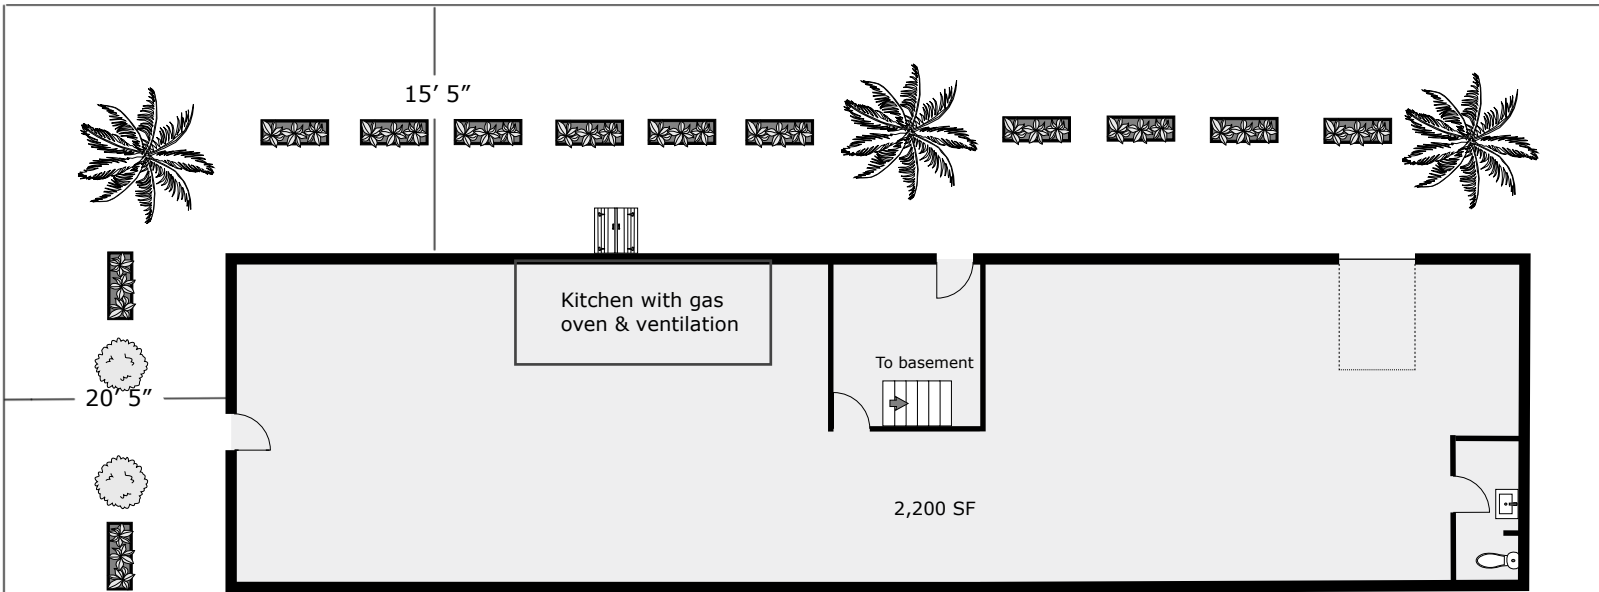

▼ Ground Floor

Total space: 2,200 SF  
Ceiling Heights: 11'

Conselyea St

▼ Basement

Total space: 1,500 SF  
Ceiling Heights: 6' 9"

Conselyea St