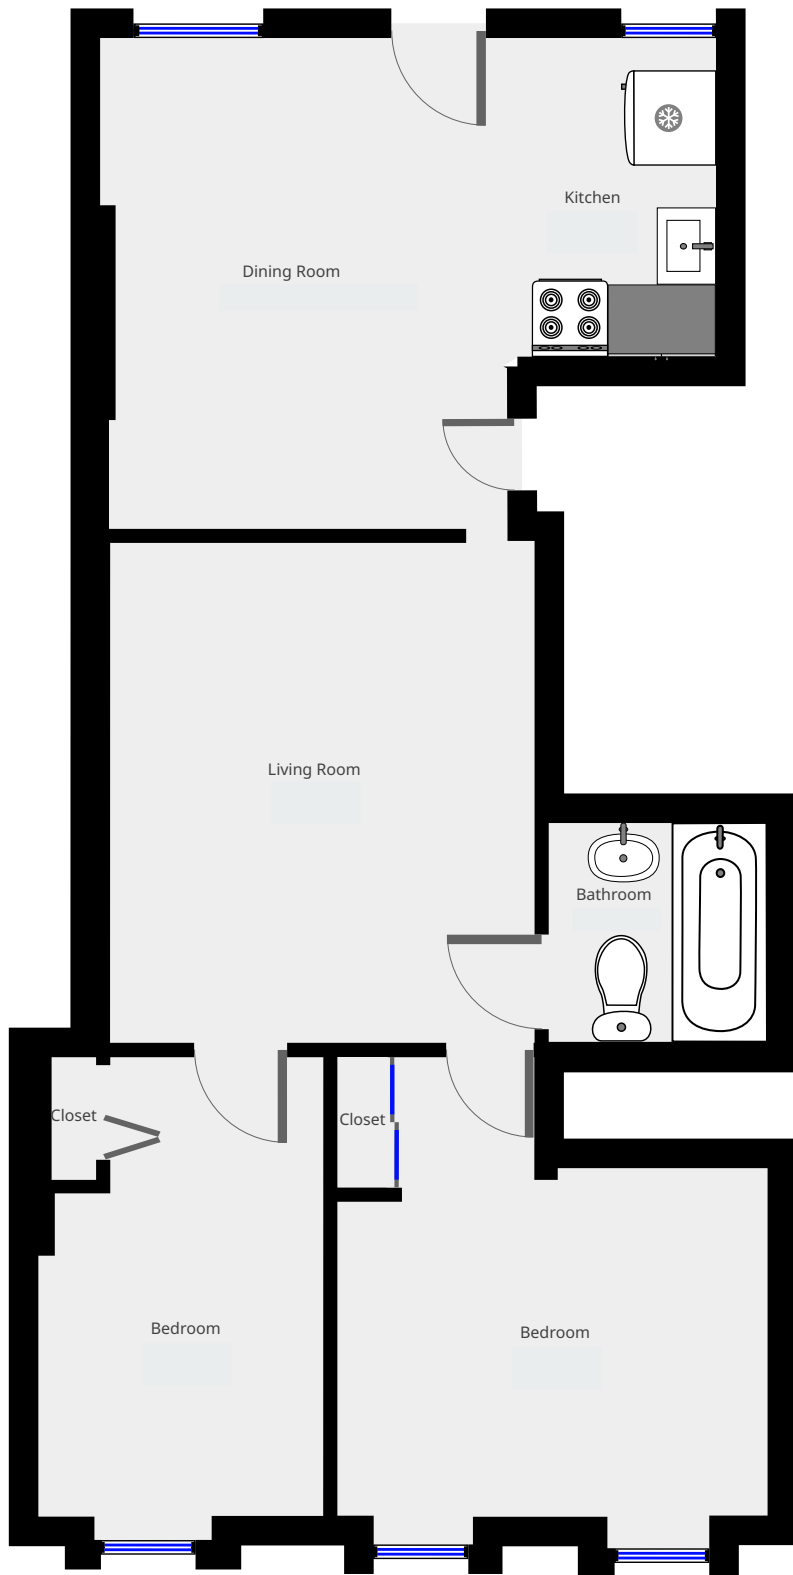

312 Court Street #2 Brooklyn NY 11231

---

▼ 2nd Floor

TOTAL AREA: 1,000 SF • LIVING AREA: 1,000 SF • ROOMS: 5

---

This floorplan is provided without warranty of any kind. Brooklyn Real Property disclaims any warranty including, without limitation, satisfactory quality or accuracy of dimensions.